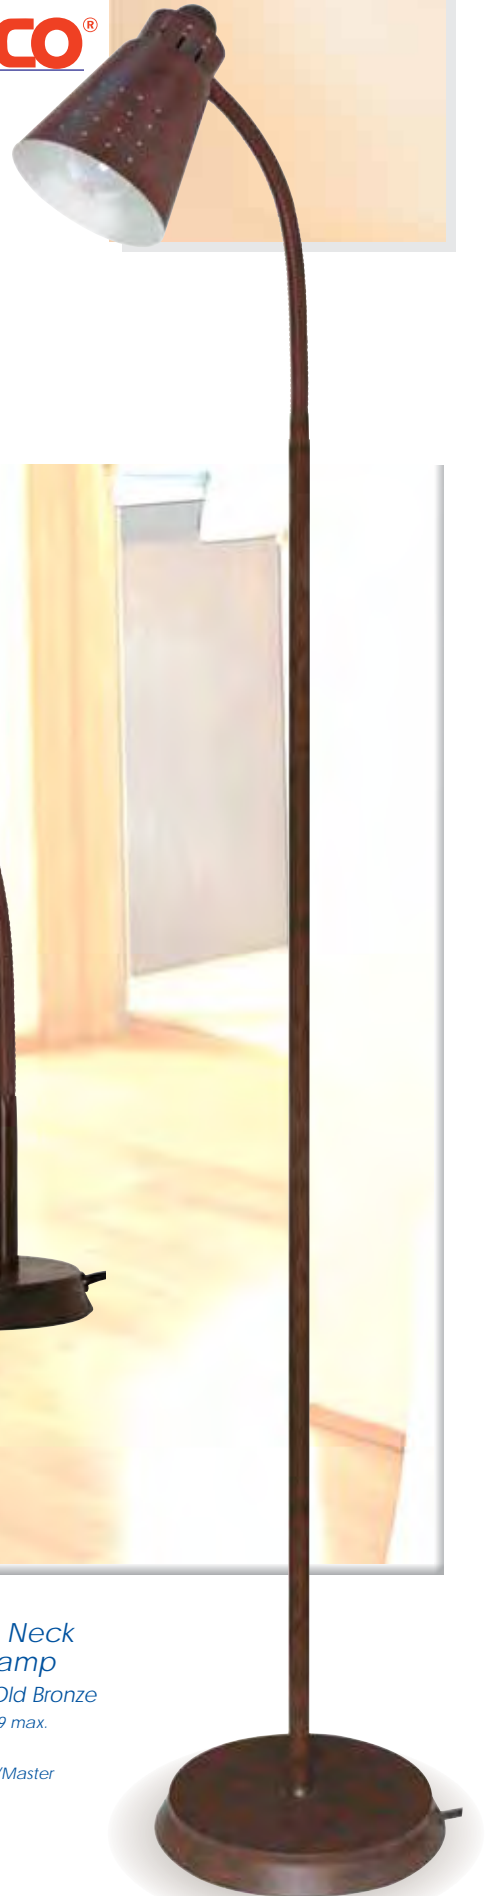

**Twin Goose Neck
Desk Lamp**

60-804 Black
(2) 60W A19 max.
Height: 16½"
Packing: 4/Master

**Twin Goose Neck
Desk Lamp**

60-806 Brushed Nickel
(2) 60W A19 max.
Height: 16½"
Packing: 4/Master

**Goose Neck
Desk Lamp**

60-808 Brushed Nickel
(1) 60W A19 max.
Height: 16½"
Packing: 4/Master

**Goose Neck
Floor Lamp**

60-807 Brushed Nickel
(1) 60W A19 max.
Height: 64"
Packing: 2/Master

floor & Desk Lamps

*Clip on Goose
Neck Lamp*
60-816 Old Bronze
(1) 40W S11N Included
Height: 13"
Packing: 12/Master

*Large Goose Neck
Desk Lamp*
60-818 Old Bronze
(1) 60W A19 max.
Height: 15"
Packing: 4/Master

*Small Goose
Neck Desk Lamp*
60-817 Old Bronze
(1) 40W S11N Included
Height: 13"
Packing: 4/Master

*Goose Neck
Floor Lamp*
60-819 Old Bronze
(1) 60W A19 max.
Height: 64"
Packing: 2/Master

desk lamps & specialty lighting

*Large Goose Neck
Desk Lamp*

60-822 Metallic Red
(1) 60W A19 max.
Height: 16½"
Packing: 4/Master

*Clip on Goose
Neck Lamp*
60-820 Metallic Red
(1) 40W S11N Included
Height: 13"
Packing: 12/Master